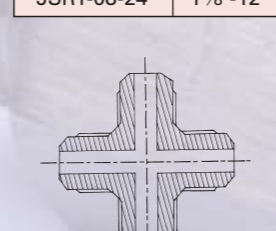

TUBE SLEEVE (METRIC)	
Part No.	TO SUIT TUBE OD
JMSL-08-04	6mm
JMSL-08-05	8mm
JMSL-08-06	10mm
JMSL-08-08	12mm
JMSL-08-10	14-15-16mm
JMSL-08-12	18-20mm
JMSL-08-16	25mm
JMSL-08-20	30-32mm
JMSL-08-24	38mm

TUBE SLEEVE (IMPERIAL)	
Part No.	TO SUIT TUBE OD
JTSL-08-04	1/4"
JTSL-08-05	5/16"
JTSL-08-06	3/8"
JTSL-08-08	1/2"
JTSL-08-10	5/8"
JTSL-08-12	3/4"
JTSL-08-16	1"
JTSL-08-20	1 1/4"
JTSL-08-24	1 1/2"

TUBE NUT	
Part No.	SIZE
JTNU-08-04	7/16"-20
JTNU-08-05	1/2"-20
JTNU-08-06	9/16"-18
JTNU-08-08	3/4"-16
JTNU-08-10	7/8"-14
JTNU-08-12	1 1/16"-12
JTNU-08-16	1 5/16"-12
JTNU-08-20	1 5/8"-12
JTNU-08-24	1 7/8"-12

JIC 37° FLARED FITTINGS AND ADAPTORS IN STAINLESS STEEL

Thread Size UNF	TUBE SIZE OD		PIPE THREAD NPT BSP'T' BSP'P'
	mm	in	
7/16"-20	6	1/4"	1/4"
1/2"-20	8	5/16"	1/4"
9/16"-18	10	3/8"	3/8"
3/4"-16	12	1/2"	1/2"
7/8"-14	14-15-16	5/8"	1/2"
1 1/16"-12	18-20	3/4"	3/4"
1 5/16"-12	25	1"	1"
1 5/8"-12	30-32	1 1/4"	1 1/4"
1 7/8"-12	38	1 1/2"	1 1/2"

SWIVEL ELBOW	
Part No.	SIZE
JSEL-08-04	7/16"-20
JSEL-08-05	1/2"-20
JSEL-08-06	9/16"-18
JSEL-08-08	3/4"-16
JSEL-08-10	7/8"-14
JSEL-08-12	1 1/16"-12
JSEL-08-16	1 5/16"-12
JSEL-08-20	1 5/8"-12
JSEL-08-24	1 7/8"-12

UNION TEE	
Part No.	SIZE
JUTE-08-04	7/16"-20
JUTE-08-05	1/2"-20
JUTE-08-06	9/16"-18
JUTE-08-08	3/4"-16
JUTE-08-10	7/8"-14
JUTE-08-12	1 1/16"-12
JUTE-08-16	1 5/16"-12
JUTE-08-20	1 5/8"-12
JUTE-08-24	1 7/8"-12

JIC FEMALE X HYDRAULIC INSERT	
Part No.	SIZE
JSHY-08-04	7/16"-20
JSHY-08-05	1/2"-20
JSHY-08-06	9/16"-18
JSHY-08-08	3/4"-16
JSHY-08-10	7/8"-14
JSHY-08-12	1 1/16"-12
JSHY-08-16	1 5/16"-12
JSHY-08-20	1 5/8"-12
JSHY-08-24	1 7/8"-12