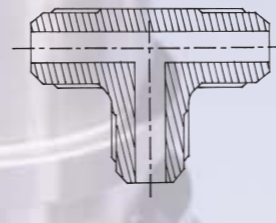

TUBE SLEEVE (METRIC)	
Part No.	TO SUIT TUBE OD
JMSL-08-04	6mm
JMSL-08-05	8mm
JMSL-08-06	10mm
JMSL-08-08	12mm
JMSL-08-10	14-15-16mm
JMSL-08-12	18-20mm
JMSL-08-16	25mm
JMSL-08-20	30-32mm
JMSL-08-24	38mm

TUBE SLEEVE (IMPERIAL)	
Part No.	TO SUIT TUBE OD
JTSL-08-04	1/4"
JTSL-08-05	5/16"
JTSL-08-06	3/8"
JTSL-08-08	1/2"
JTSL-08-10	5/8"
JTSL-08-12	3/4"
JTSL-08-16	1"
JTSL-08-20	1 1/4"
JTSL-08-24	1 1/2"

TUBE NUT	
Part No.	SIZE
JTNU-08-04	7/16"-20
JTNU-08-05	1/2"-20
JTNU-08-06	9/16"-18
JTNU-08-08	3/4"-16
JTNU-08-10	7/8"-14
JTNU-08-12	1 1/16"-12
JTNU-08-16	1 5/16"-12
JTNU-08-20	1 5/8"-12
JTNU-08-24	1 7/8"-12

JIC 37° FLARED FITTINGS AND ADAPTORS IN STAINLESS STEEL

Thread Size UNF	TUBE SIZE OD		PIPE THREAD NPT BSP'T' BSP'P'
	mm	in	
7/16"-20	6	1/4"	1/4"
1/2"-20	8	5/16"	1/4"
9/16"-18	10	3/8"	3/8"
3/4"-16	12	1/2"	1/2"
7/8"-14	14-15-16	5/8"	1/2"
1 1/16"-12	18-20	3/4"	3/4"
1 5/16"-12	25	1"	1"
1 5/8"-12	30-32	1 1/4"	1 1/4"
1 7/8"-12	38	1 1/2"	1 1/2"