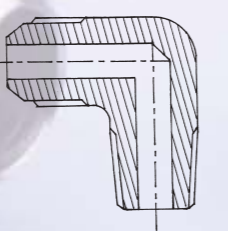

TUBE SLEEVE (METRIC)	
Part No.	TO SUIT TUBE OD
JMSL-08-04	6mm
JMSL-08-05	8mm
JMSL-08-06	10mm
JMSL-08-08	12mm
JMSL-08-10	14-15-16mm
JMSL-08-12	18-20mm
JMSL-08-16	25mm
JMSL-08-20	30-32mm
JMSL-08-24	38mm

TUBE SLEEVE (IMPERIAL)	
Part No.	TO SUIT TUBE OD
JTSL-08-04	1/4"
JTSL-08-05	5/16"
JTSL-08-06	3/8"
JTSL-08-08	1/2"
JTSL-08-10	5/8"
JTSL-08-12	3/4"
JTSL-08-16	1"
JTSL-08-20	1 1/4"
JTSL-08-24	1 1/2"

TUBE NUT	
Part No.	SIZE
JTNU-08-04	7/16"-20
JTNU-08-05	1/2"-20
JTNU-08-06	9/16"-18
JTNU-08-08	3/4"-16
JTNU-08-10	7/8"-14
JTNU-08-12	1 1/16"-12
JTNU-08-16	1 5/16"-12
JTNU-08-20	1 5/8"-12
JTNU-08-24	1 7/8"-12

JIC 37° FLARED FITTINGS AND ADAPTORS IN STAINLESS STEEL

Thread Size UNF	TUBE SIZE OD		PIPE THREAD NPT BSP'T' BSP'P'
	mm	in	
7/16"-20	6	1/4"	1/4"
1/2"-20	8	5/16"	1/4"
9/16"-18	10	3/8"	3/8"
3/4"-16	12	1/2"	1/2"
7/8"-14	14-15-16	5/8"	1/2"
1 1/16"-12	18-20	3/4"	3/4"
1 5/16"-12	25	1"	1"
1 5/8"-12	30-32	1 1/4"	1 1/4"
1 7/8"-12	38	1 1/2"	1 1/2"

SWIVEL ELBOW	
Part No.	SIZE
JSEL-08-04	7/16"-20
JSEL-08-05	1/2"-20
JSEL-08-06	9/16"-18
JSEL-08-08	3/4"-16
JSEL-08-10	7/8"-14
JSEL-08-12	1 1/16"-12
JSEL-08-16	1 5/16"-12
JSEL-08-20	1 5/8"-12
JSEL-08-24	1 7/8"-12

UNION TEE	
Part No.	SIZE
JUTE-08-04	7/16"-20
JUTE-08-05	1/2"-20
JUTE-08-06	9/16"-18
JUTE-08-08	3/4"-16
JUTE-08-10	7/8"-14
JUTE-08-12	1 1/16"-12
JUTE-08-16	1 5/16"-12
JUTE-08-20	1 5/8"-12
JUTE-08-24	1 7/8"-12

JIC FEMALE X HYDRAULIC INSERT	
Part No.	SIZE
JSHY-08-04	7/16"-20
JSHY-08-05	1/2"-20
JSHY-08-06	9/16"-18
JSHY-08-08	3/4"-16
JSHY-08-10	7/8"-14
JSHY-08-12	1 1/16"-12
JSHY-08-16	1 5/16"-12
JSHY-08-20	1 5/8"-12
JSHY-08-24	1 7/8"-12