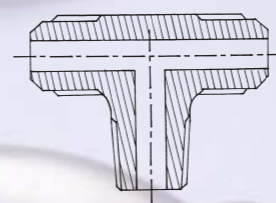

UNION	
Part No.	SIZE
JUCO-08-04	7/16"-20
JUCO-08-05	1/2"-20
JUCO-08-06	9/16"-18
JUCO-08-08	3/4"-16
JUCO-08-10	7/8"-14
JUCO-08-12	1 1/16"-12
JUCO-08-16	1 5/16"-12
JUCO-08-20	1 5/8"-12
JUCO-08-24	1 7/8"-12

MALE CONNECTOR	
Part No.	SIZE
JMCO-08-04	7/16"-20
JMCO-08-05	1/2"-20
JMCO-08-06	9/16"-18
JMCO-08-08	3/4"-16
JMCO-08-10	7/8"-14
JMCO-08-12	1 1/16"-12
JMCO-08-16	1 5/16"-12
JMCO-08-20	1 5/8"-12
JMCO-08-24	1 7/8"-12

STRAIGHT THREAD CONNECTOR	
Part No.	SIZE
JSTC-08-04	7/16"-20
JSTC-08-05	1/2"-20
JSTC-08-06	9/16"-18
JSTC-08-08	3/4"-16
JSTC-08-10	7/8"-14
JSTC-08-12	1 1/16"-12
JSTC-08-16	1 5/16"-12
JSTC-08-20	1 5/8"-12
JSTC-08-24	1 7/8"-12

PLUG	
Part No.	SIZE
JHXP-08-04	7/16"-20
JHXP-08-05	1/2"-20
JHXP-08-06	9/16"-18
JHXP-08-08	3/4"-16
JHXP-08-10	7/8"-14
JHXP-08-12	1 1/16"-12
JHXP-08-16	1 5/16"-12
JHXP-08-20	1 5/8"-12
JHXP-08-24	1 7/8"-12