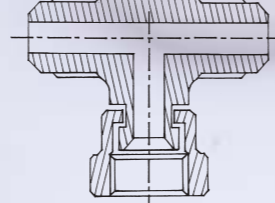

UNION	
Part No.	SIZE
JUCO-08-04	7/16"-20
JUCO-08-05	1/2"-20
JUCO-08-06	9/16"-18
JUCO-08-08	3/4"-16
JUCO-08-10	7/8"-14
JUCO-08-12	1 1/16"-12
JUCO-08-16	1 5/16"-12
JUCO-08-20	1 5/8"-12
JUCO-08-24	1 7/8"-12

MALE CONNECTOR	
Part No.	SIZE
JMCO-08-04	7/16"-20
JMCO-08-05	1/2"-20
JMCO-08-06	9/16"-18
JMCO-08-08	3/4"-16
JMCO-08-10	7/8"-14
JMCO-08-12	1 1/16"-12
JMCO-08-16	1 5/16"-12
JMCO-08-20	1 5/8"-12
JMCO-08-24	1 7/8"-12

STRAIGHT THREAD CONNECTOR	
Part No.	SIZE
JSTC-08-04	7/16"-20
JSTC-08-05	1/2"-20
JSTC-08-06	9/16"-18
JSTC-08-08	3/4"-16
JSTC-08-10	7/8"-14
JSTC-08-12	1 1/16"-12
JSTC-08-16	1 5/16"-12
JSTC-08-20	1 5/8"-12
JSTC-08-24	1 7/8"-12

PLUG	
Part No.	SIZE
JHXP-08-04	7/16"-20
JHXP-08-05	1/2"-20
JHXP-08-06	9/16"-18
JHXP-08-08	3/4"-16
JHXP-08-10	7/8"-14
JHXP-08-12	1 1/16"-12
JHXP-08-16	1 5/16"-12
JHXP-08-20	1 5/8"-12
JHXP-08-24	1 7/8"-12