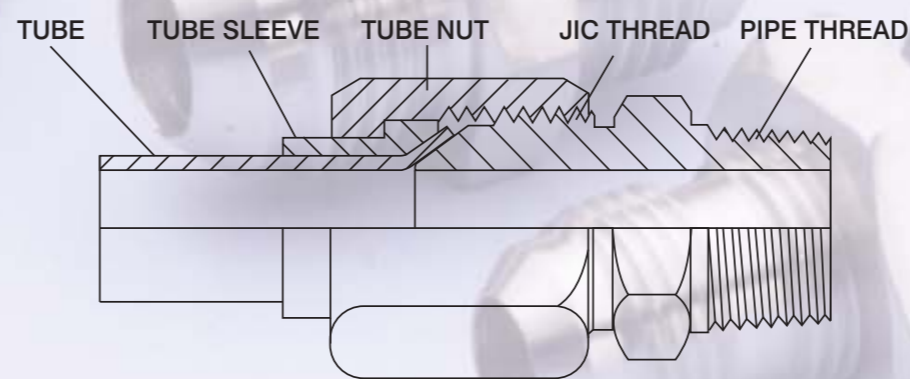

JIC FEMALE X MULTISPIRAL INSERT	
Part No.	SIZE
JSMS-08-04	7/16"-20
JSMS-08-05	1/2"-20
JSMS-08-06	9/16"-18
JSMS-08-08	3/4"-16
JSMS-08-10	7/8"-14
JSMS-08-12	1 1/16"-12
JSMS-08-16	1 5/16"-12
JSMS-08-20	1 5/8"-12
JSMS-08-24	1 7/8"-12

JIC MALE X MULTISPIRAL INSERT	
Part No.	SIZE
JMMS-08-04	7/16"-20
JMMS-08-05	1/2"-20
JMMS-08-06	9/16"-18
JMMS-08-08	3/4"-16
JMMS-08-10	7/8"-14
JMMS-08-12	1 1/16"-12
JMMS-08-16	1 5/16"-12
JMMS-08-20	1 5/8"-12
JMMS-08-24	1 7/8"-12

JIC FEMALE X 90° SWEPT X MULTISPIRAL INSERT	
Part No.	SIZE
JSME-08-04	7/16"-20
JSME-08-05	1/2"-20
JSME-08-06	9/16"-18
JSME-08-08	3/4"-16
JSME-08-10	7/8"-14
JSME-08-12	1 1/16"-12
JSME-08-16	1 5/16"-12
JSME-08-20	1 5/8"-12
JSME-08-24	1 7/8"-12

JIC FEMALE X PTFE TAIL	
Part No.	SIZE
JSPT-08-04	7/16"-20
JSPT-08-05	1/2"-20
JSPT-08-06	9/16"-18
JSPT-08-08	3/4"-16
JSPT-08-10	7/8"-14
JSPT-08-12	1 1/16"-12
JSPT-08-16	1 5/16"-12
JSPT-08-20	1 5/8"-12
JSPT-08-24	1 7/8"-12