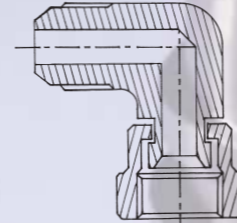

TUBE SLEEVE (METRIC)	
Part No.	TO SUIT TUBE OD
JMSL-08-04	6mm
JMSL-08-05	8mm
JMSL-08-06	10mm
JMSL-08-08	12mm
JMSL-08-10	14-15-16mm
JMSL-08-12	18-20mm
JMSL-08-16	25mm
JMSL-08-20	30-32mm
JMSL-08-24	38mm

TUBE SLEEVE (IMPERIAL)	
Part No.	TO SUIT TUBE OD
JTSL-08-04	1/4"
JTSL-08-05	5/16"
JTSL-08-06	3/8"
JTSL-08-08	1/2"
JTSL-08-10	5/8"
JTSL-08-12	3/4"
JTSL-08-16	1"
JTSL-08-20	1 1/4"
JTSL-08-24	1 1/2"

TUBE NUT	
Part No.	SIZE
JTNU-08-04	7/16"-20
JTNU-08-05	1/2"-20
JTNU-08-06	9/16"-18
JTNU-08-08	3/4"-16
JTNU-08-10	7/8"-14
JTNU-08-12	1 1/16"-12
JTNU-08-16	1 5/16"-12
JTNU-08-20	1 5/8"-12
JTNU-08-24	1 7/8"-12

JIC 37° FLARED FITTINGS AND ADAPTORS IN STAINLESS STEEL

Thread Size UNF	TUBE SIZE OD		PIPE THREAD NPT BSP'T' BSP'P'
	mm	in	
7/16"-20	6	1/4"	1/4"
1/2"-20	8	5/16"	1/4"
9/16"-18	10	3/8"	3/8"
3/4"-16	12	1/2"	1/2"
7/8"-14	14-15-16	5/8"	1/2"
1 1/16"-12	18-20	3/4"	3/4"
1 5/16"-12	25	1"	1"
1 5/8"-12	30-32	1 1/4"	1 1/4"
1 7/8"-12	38	1 1/2"	1 1/2"